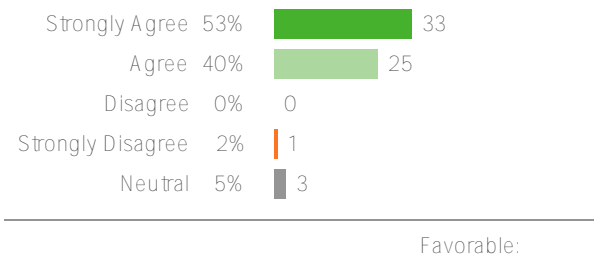

Manzanita

2023-2024 Family Survey
Fall 2023

62 responses

District average: Washington Elementary School District

Favorable

62 responses

District average: Washington Elementary School District

62 responses