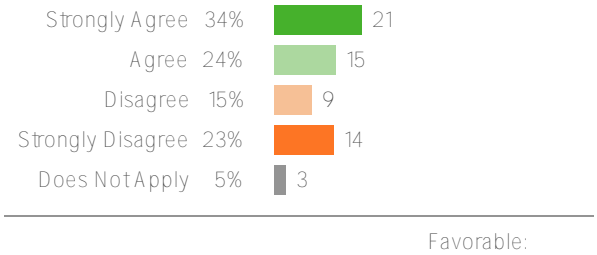

Manzanita

2023-2024 Family Survey
Fall 2023

62 responses

District average: Washington Elementary School District

Favorable

62 responses

District average: Washington Elementary School District

62 responses