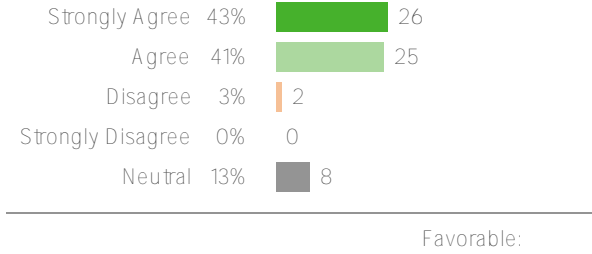

62 responses

District average:

Washington Elementary School District