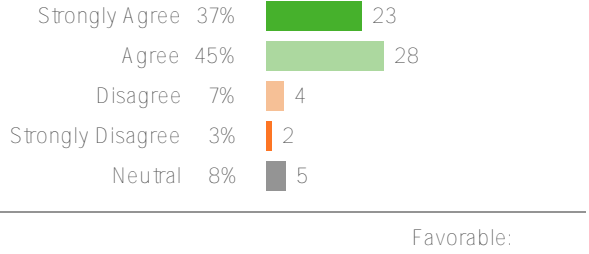

Manzanita

2023-2024 Family Survey
Fall 2023

62 responses

District average: Washington Elementary School District

Favorable

62 responses

District average: Washington Elementary School District

62 responses