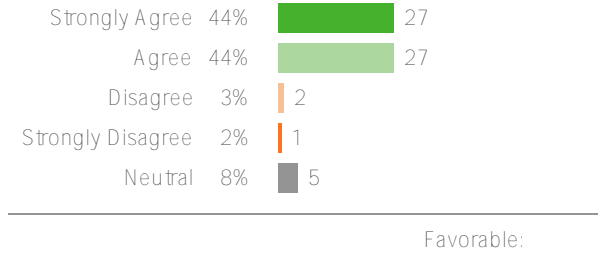

62 responses

District average:

Washington Elementary School District