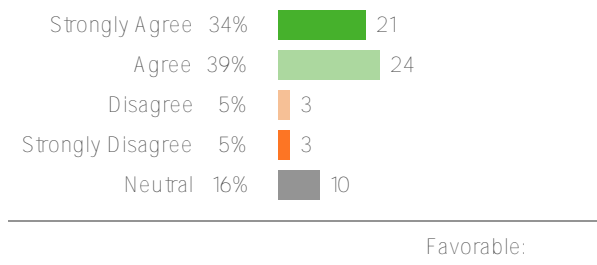

Manzanita

2023-2024 Family Survey
Fall 2023

62 responses

District average: Washington Elementary School District

Favorable

62 responses

District average: Washington Elementary School District

62 responses

District average:

Washington Elementary School
District

Favorable:

62 responses

District average:

Washington Elementary School
District

Favorable:

62 responses