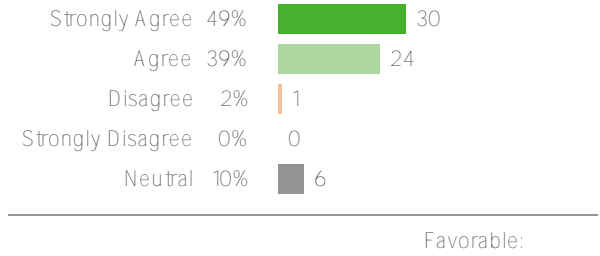

62 responses

District average:

Washington Elementary School District