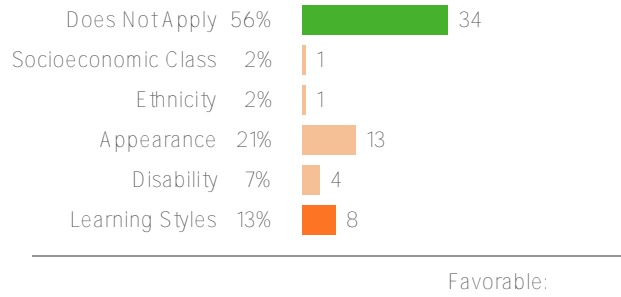

Manzanita

2023-2024 Family Survey
Fall 2023

62 responses

District average: Washington Elementary School District

Favorable

62 responses

District average: Washington Elementary School District

62 responses