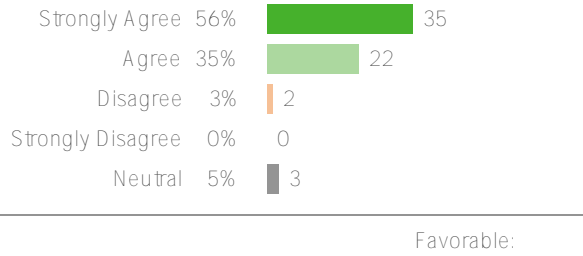

62 responses

District average:

Washington Elementary School District