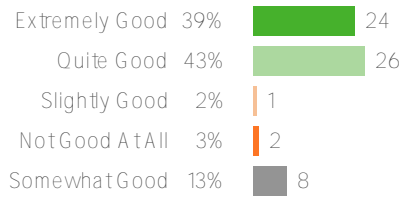

62 responses

District average:

Washington Elementary School
District

Favorable: