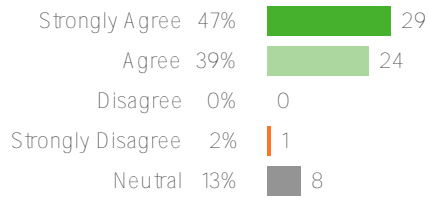

District average:

Washington Elementary School
District

Favorable:

62 responses

District average:

Washington Elementary School
District

Favorable:

62 responses